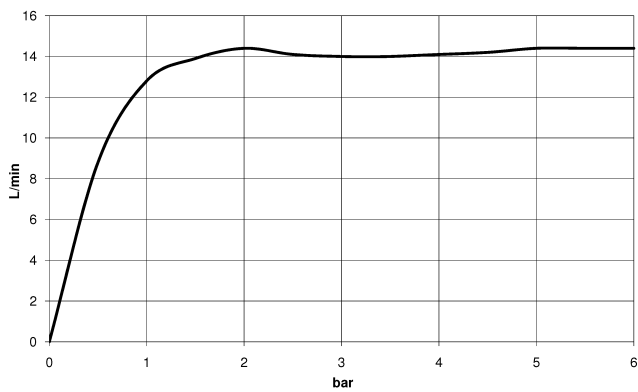

MADISON Showerpipe with shower thermostat without hand shower - Brushed Durabronz (23kt Gold)

MADISON

34 459 360

- shower with fixed riser projection 420mm
- rain shower Ø 200 mm
- rain shower with anti-scale system
- max. rainshower flow 14 l/min
- Function from: 8 l/min
- rotary diverter for fixed-riser shower/hand shower
- height of fittings up to rain shower (bottom edge) 985mm
- height of fittings up to top edge of elbow 1160mm
- two-part push-on rosette Ø 65 mm
- rosette for shower holder Ø 65mm
- rosette for wall mounting Ø 60mm
- gauge 150 mm - 13 mm
- metal shower hose 1250mm with integrated anti-twist protection
- 1/2" connection
- Pipe diameter 20 mm

Intrinsic protection against back flow.

NOTE: The handles must be ordered separately from the fittings!

34 459 360
1:10

Flow rate chart

Certificates

LGA_38665.

MADISON Showerpipe with shower thermostat without hand shower - Brushed
Durabronz (23kt Gold)