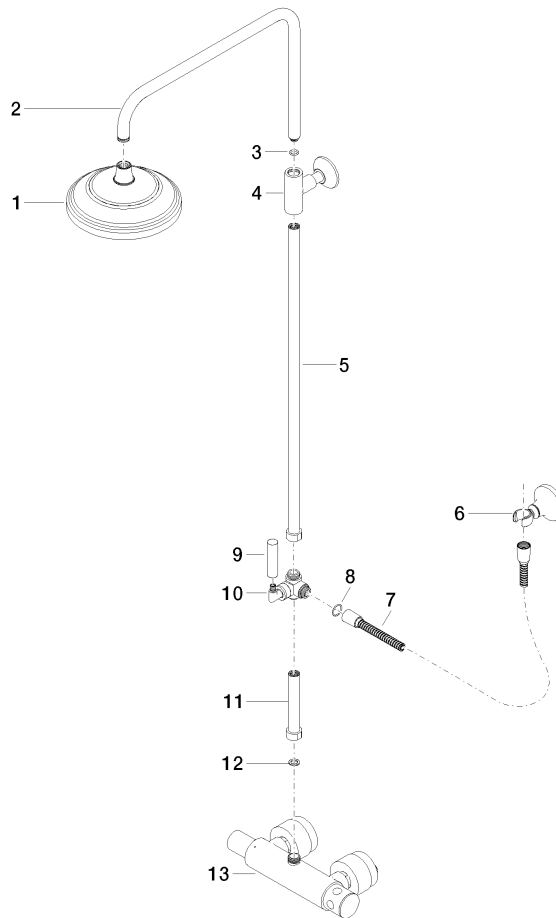

MADISON Showerpipe with shower thermostat without hand shower - Brushed Durabronz (23kt Gold)

MADISON

34 459 360

- shower with fixed riser projection 420mm
- rain shower Ø 200 mm
- rain shower with anti-scale system
- max. rainshower flow 14 l/min
- Function from: 8 l/min
- rotary diverter for fixed-riser shower/hand shower
- height of fittings up to rain shower (bottom edge) 985mm
- height of fittings up to top edge of elbow 1160mm
- two-part push-on rosette Ø 65 mm
- rosette for shower holder Ø 65mm
- rosette for wall mounting Ø 60mm
- gauge 150 mm - 13 mm
- metal shower hose 1250mm with integrated anti-twist protection
- 1/2" connection
- Pipe diameter 20 mm

MADISON

34 459 360

Parts for other
finishes can be found
here: [Chrome](#)

MADISON Showerpipe with shower thermostat without hand shower - Brushed Durabronz (23kt Gold)

MADISON

34 459 360

Spare parts list

No.	Item Number	Name	Quantity used	Delivery time
1	04 12 05 038 01-28	shower	1	60
2	04 28 22 101 20-28	spout	1	20
3	90 14 10 011 00 90	seal	1	2
4	90 17 11 037 01-28	holder	1	-
Spare part can no longer be ordered, please order the replacement item				
5	90 28 22 104 00-28	pipe	1	-
Spare part can no longer be ordered, please order the replacement item				
6	90 17 09 045 01-28	diverter	1	-
Spare part can no longer be ordered, please order the replacement item				
7	09 30 30 064-28	screw	1	20
8	09 18 20 011-28	base	1	20
9	09 28 22 013 90	pipe	1	2
10	11 170 370-28	MADISON Lever insert - Brushed Durabronz (23kt Gold)	1	20
11	09 30 30 062-28	screw	1	20
12	09 14 10 122 90	seal	1	2
13	28 104 970-28	Metal shower hose 1/2" x 1/2" x 1250 mm - Brushed Durabronz (23kt Gold)	1	10
14	28 050 410-28	holder	1	60
15	90 28 22 103 00-28	pipe	1	-
Spare part can no longer be ordered, please order the replacement item				
16	90 14 20 002 00 90	seal	1	2
17	04 17 01 044 01-28	fitting	1	20